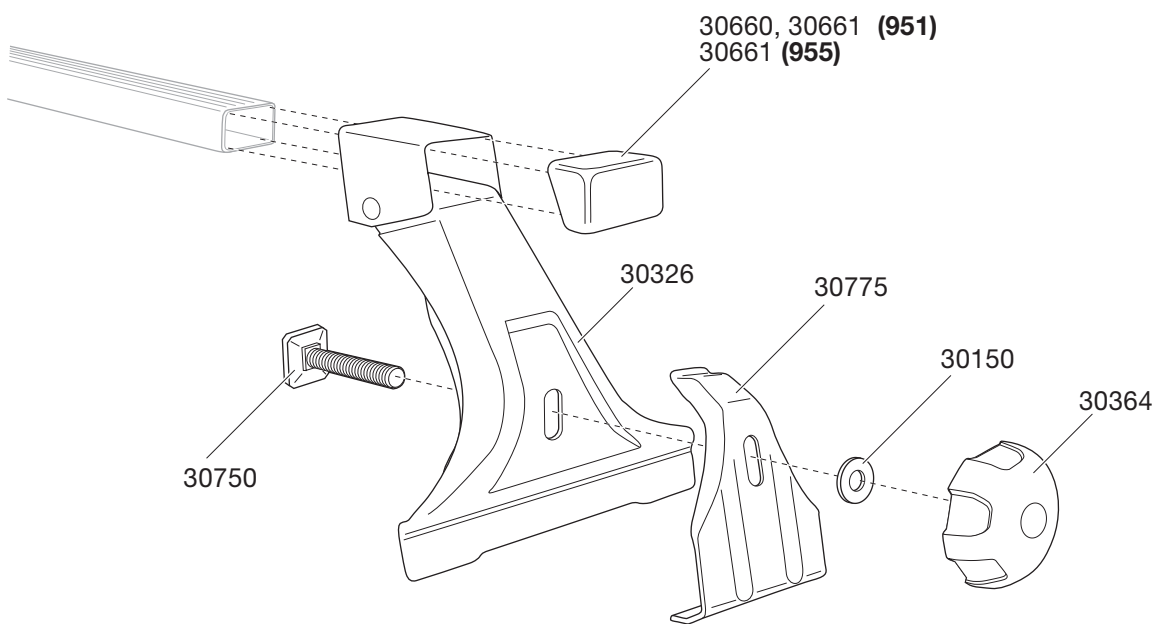

Foot pack 951/955

For cars with rain gutters

951
955

1060-1-1
1060-12-1

410/1

Individual packs

Pallet

Product	EAN	Kg	L/W/H in cm
951	7313021060117	2,9	40/20/9
955	7313021061213	1,5	40/15/9

Product	Qty/kg	L/W/H in cm
951	144/432	120/80/120
955	192/301	120/80/120