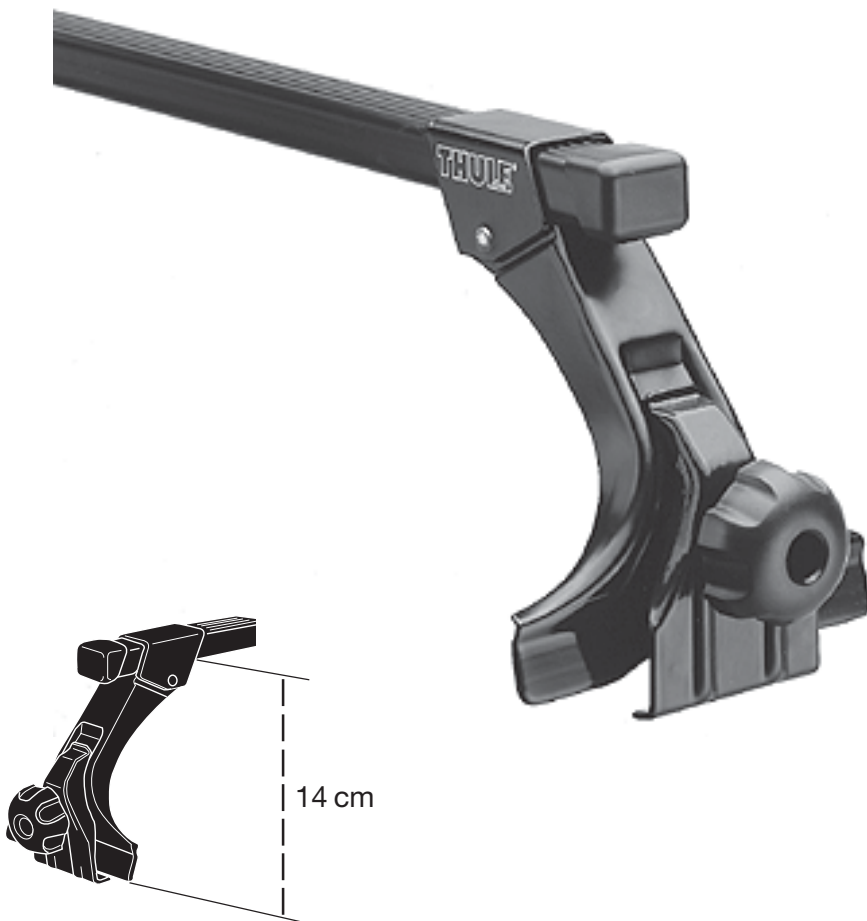

Components:

Foot pack 951: 4 feet + fittings.

Foot pack 955: 2 feet + fittings.

Materials:

Feet in galvanized, black powder coated steel plate.

Function:

Position the plastic-coated feet in the rain gutters. The brackets grip the gutters simultaneously when the bars are fastened with the help of the knobs.

- No tools required
- Feet and bars attach to the roof simultaneously with the help of thumb bolts
- Maximum roof load: 100 kg. Observe the vehicle manufacturer's instructions
- Patented THULE design
- No additional protection for rain gutters required as the feet and brackets are coated in Pebax plastic
- Can be locked with four lockable knobs, art. no. 527
- Featuring the THULE One Key System. 