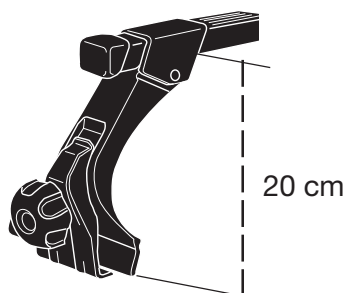

Components:

Footpack 952: 4 feet + fittings.

Footpack 956: 2 feet + fittings.

Materials:

Feet in galvanized, powder coated steel plate.

Function:

The feet are positioned in the rain gutters. The brackets grip the rain gutters while the bars are simultaneously fastened in position with the knobs.

- Simple to fit with the help of thumb bolts that secure the feet and the bars in position simultaneously.
- Maximum roof load: 100 kg. Observe the vehicle manufacturer's instructions.
- Patented THULE design.
- No additional protection for rain gutters required as the feet and brackets are coated in Pebax plastic.
- Can be locked with four lockable knobs, Art No: 527.
- Featuring the THULE One Key System.