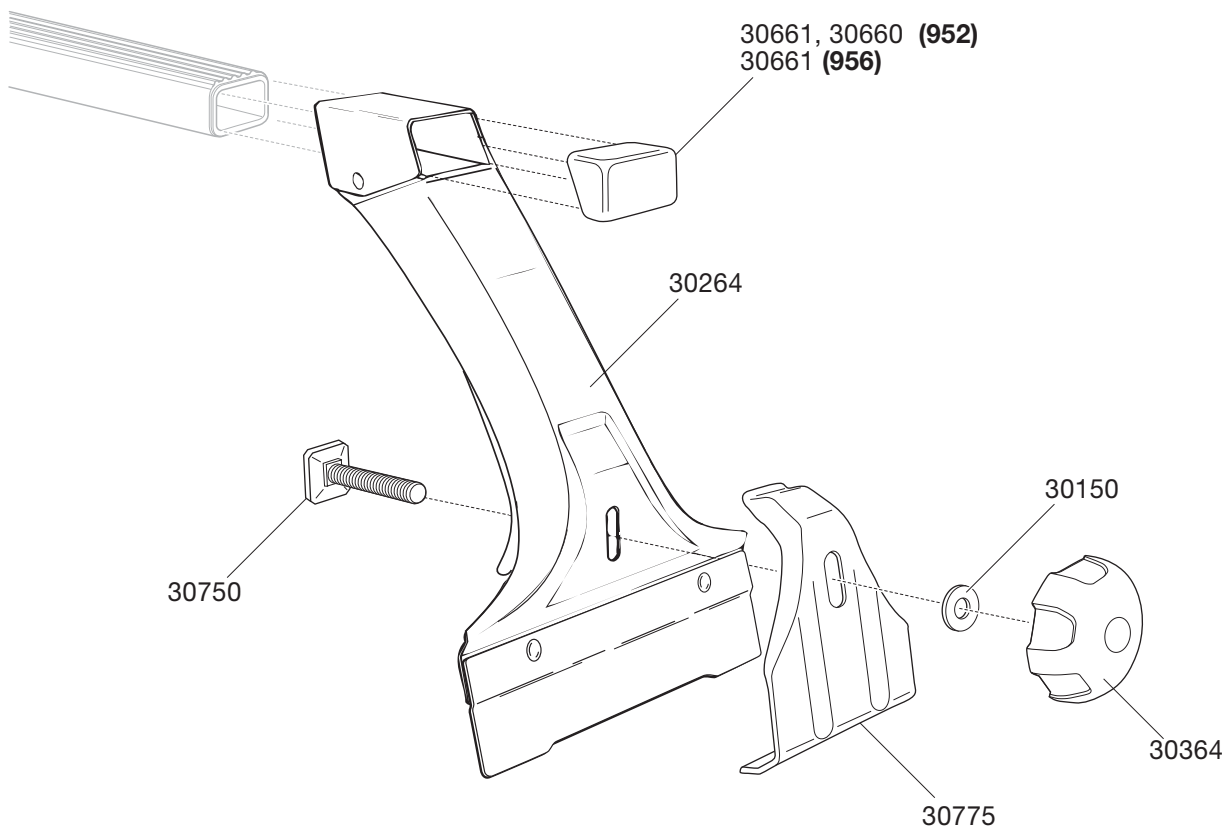

Foot pack 952/956

For vehicles with rain gutters and high roofs

952 1060-3-1
956 1060-32-1

410/1

Individual packs

Pallet

Product	EAN	KG	L/W/H in cm
952	7313021060315	3,9	40/26/10
956	7313021063217	2,0	40/15/9

Product	Qty/kg	L/W/H in cm
952	90/357	133/83/113
956	192/395	120/80/120