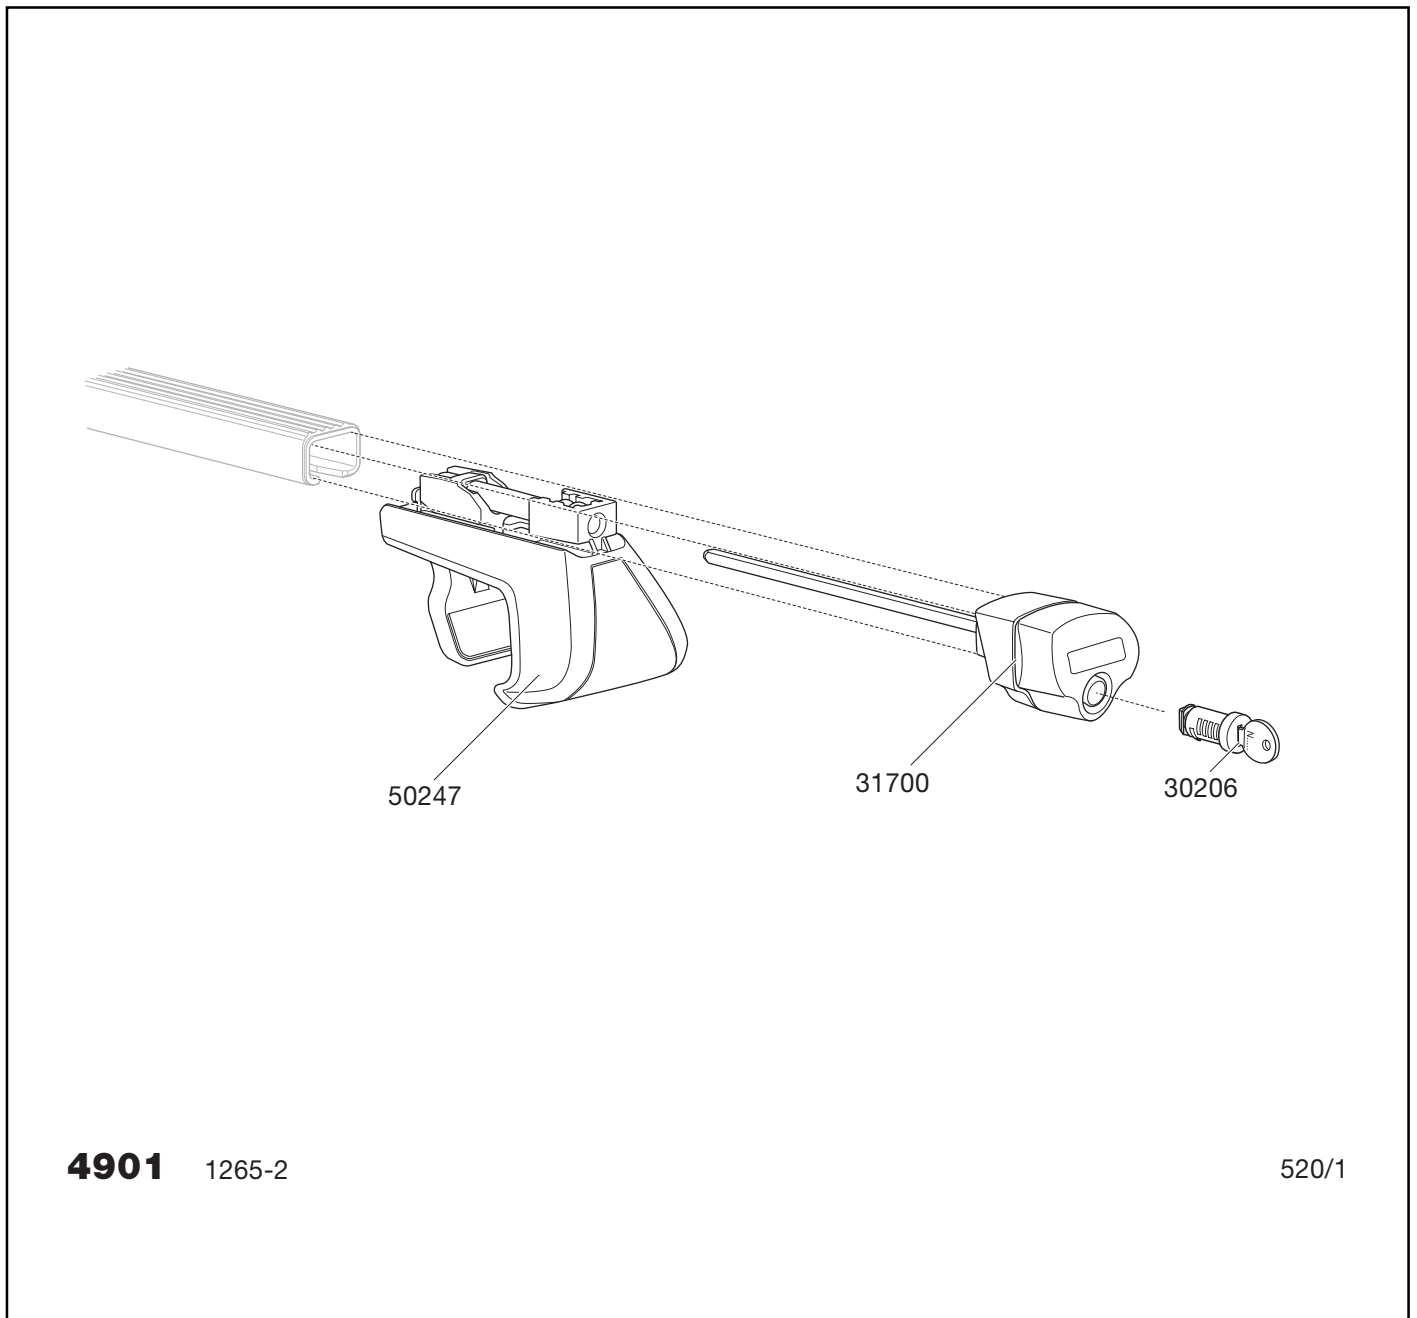

Thule Rapid Intracker - Foot pack 4900, 4901

Individual packs

Product	EAN	Kg	L/W/H in cm
4900	7313020012391	2,5	40/15/10
4901	7313020021966	2,5	40/15/10

Pallet

Product	Qty/kg	L/W/H in cm
4900	150/390	120/80/115
4901	150/390	120/80/115