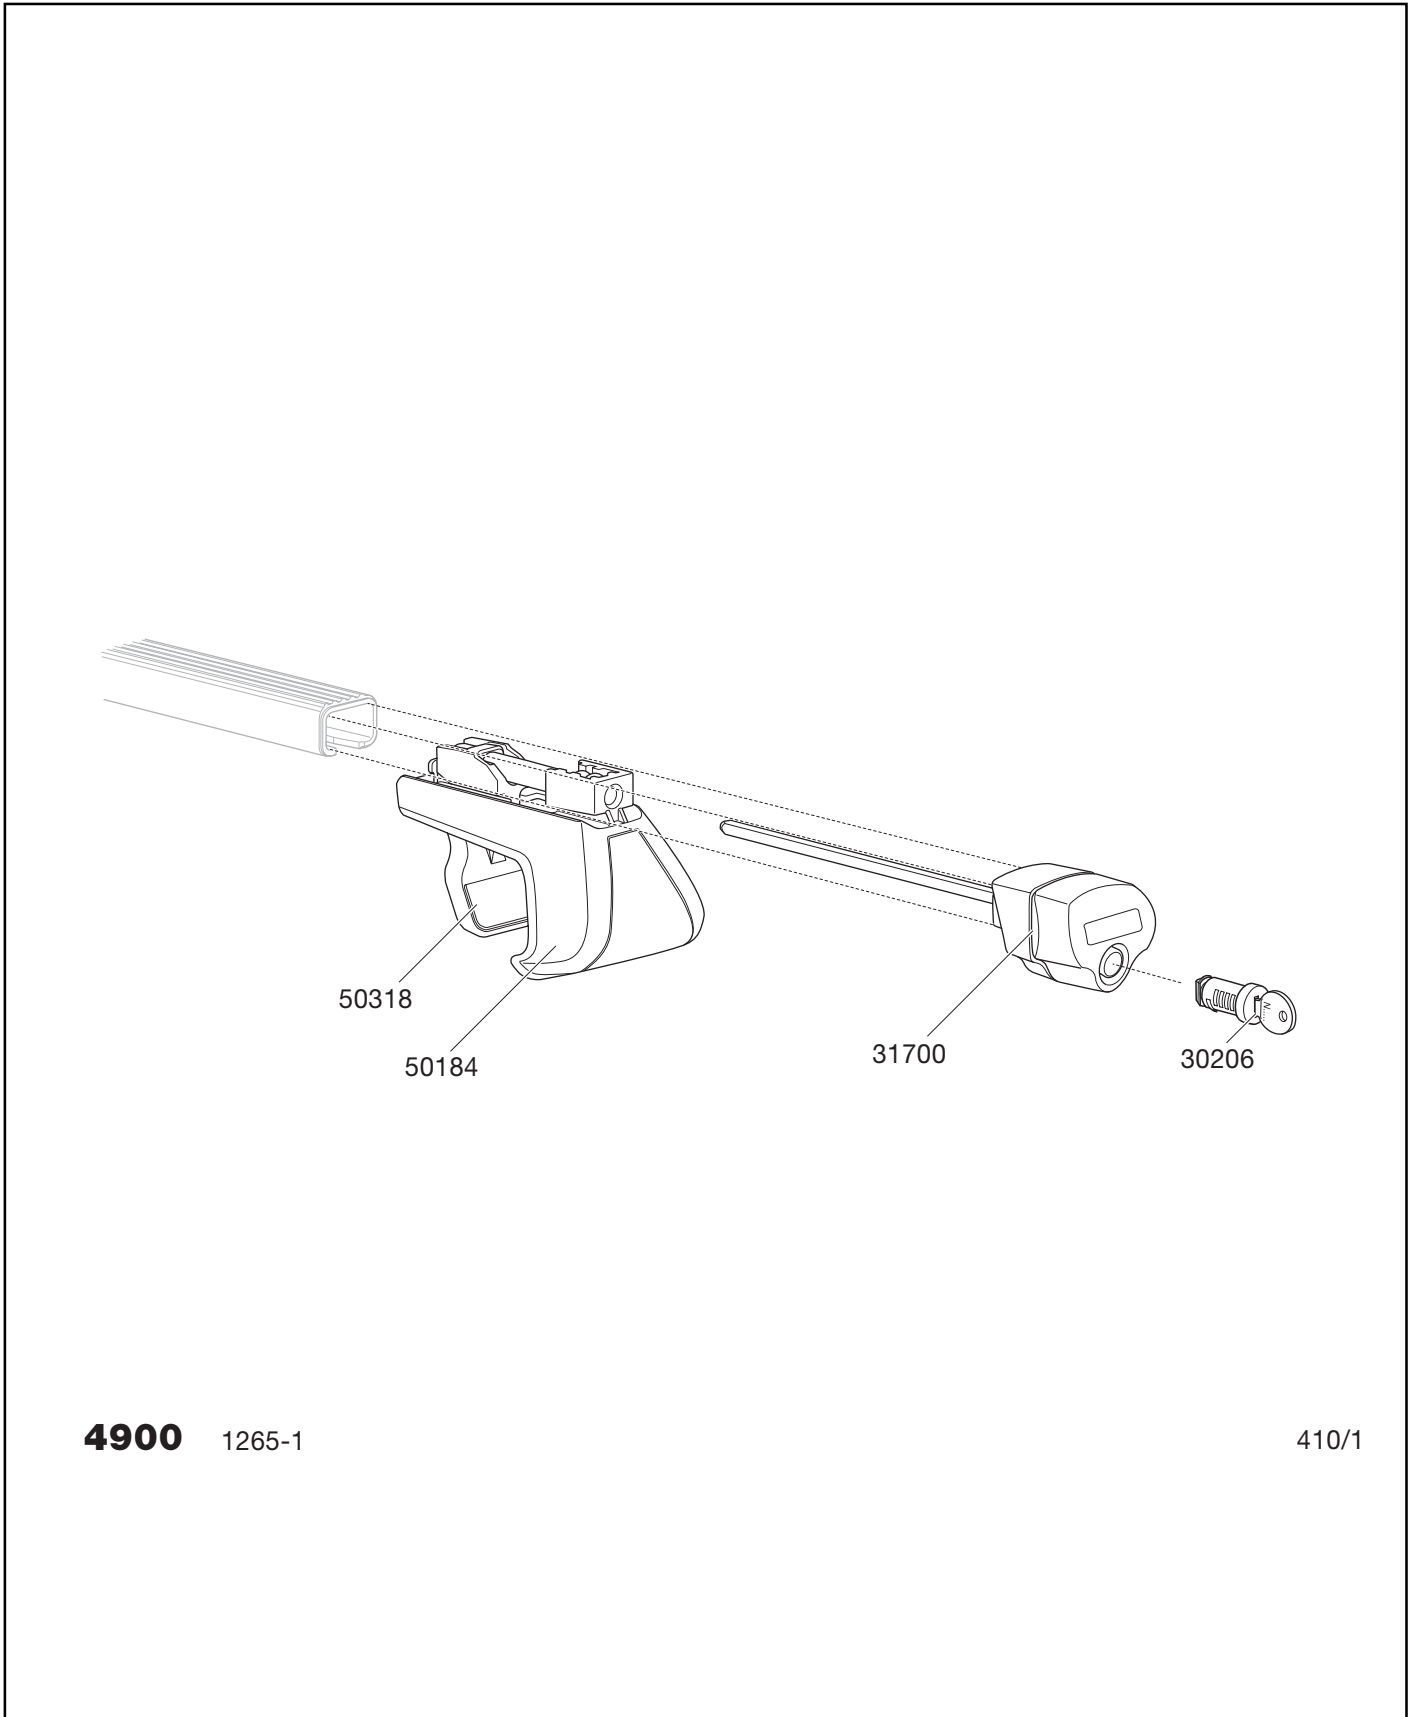

Thule Rapid Intracker - Foot pack 4900, 4901