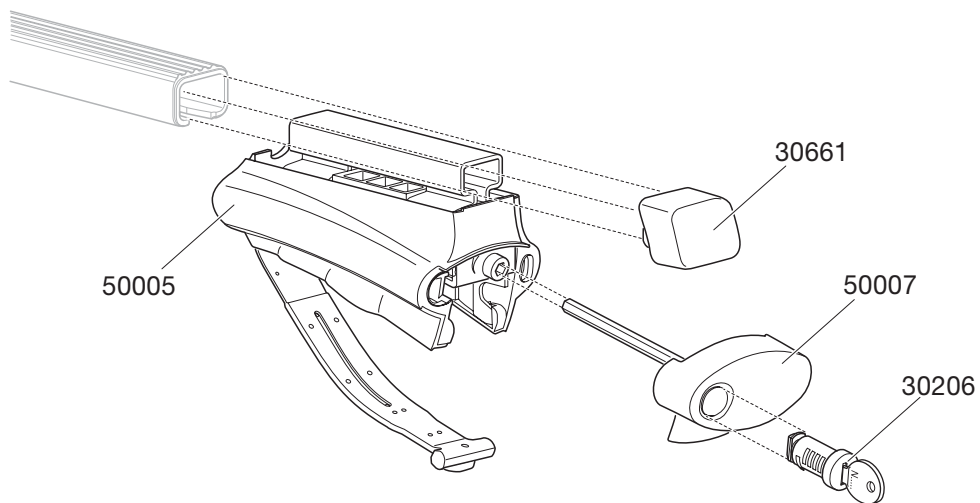

Thule Rapid Crossroad - Foot kit 775

For cars with factory-fitted roof rails

775 1284-1

410/1

Individual packs

Product	EAN	Kg	L/W/H in cm
775	7313020012537	2,3	40/15/10

Pallet

Product	Qty/kg	L/W/H in cm
775	150/360	120/80/120