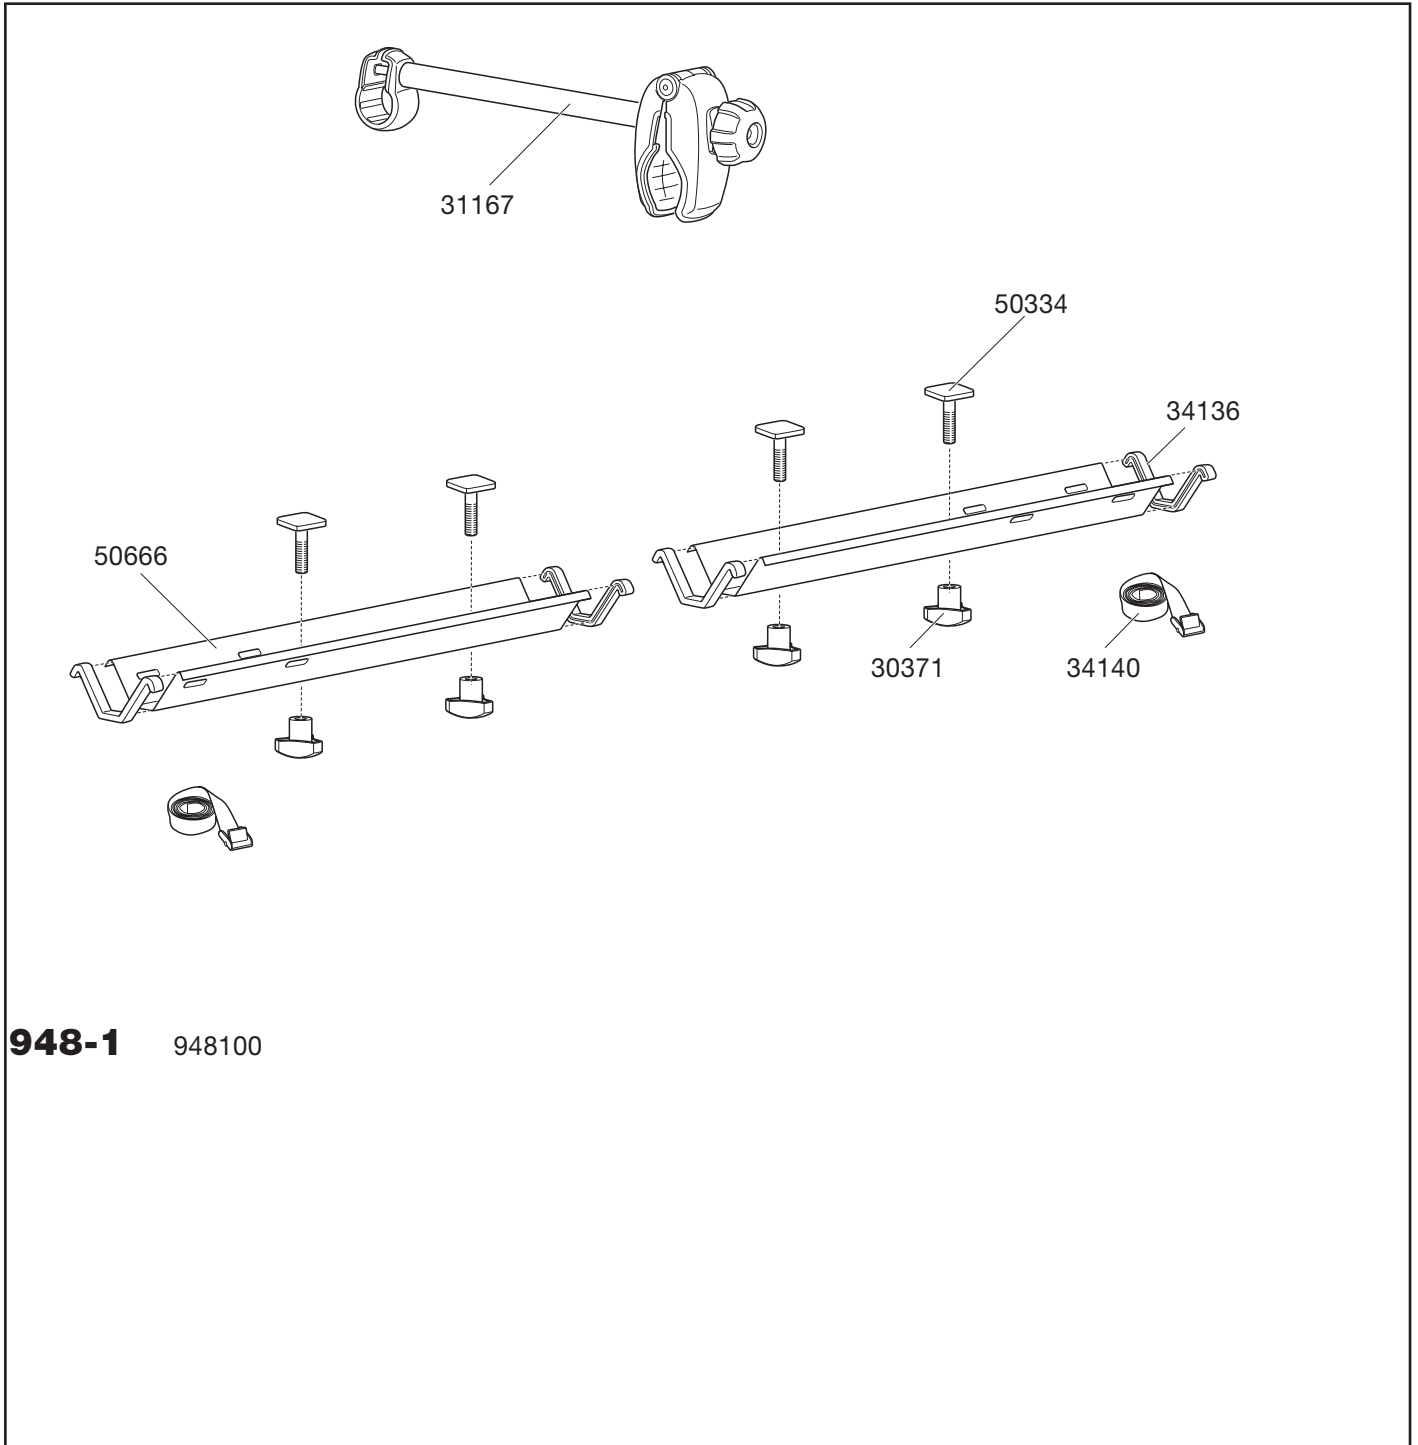

Thule EasyBike 948-1, 948-2

948-1/948100

948-2/948200

5 *års garanti*
years warranty
Jahre Garantie
ans de garantie

Components:

Wheel holder rails and required straps. Bike arms for mounting bikes on EasyBase.

Materials:

Galvanised, powder painted steel.

Mounting, etc.:

Mount the product in accordance with the enclosed mounting instructions.

948-1

948-2

- Fast, simple mounting as an accessory to EasyBase.
- The required tools are included.
- Adjustable wheel holders that fit most bikes.
- Rubber-coated frame holders to protect the bike.
- Load capacity:
948-1 17 kg
948-2 34 kg
- Handle frames between 20 and 70 mm diameter.
- Lockable with accessory 526.
- TÜV-approved.

Thule EasyBike 948-1, 948-2

948-1 948100

Thule EasyBike 948-1, 948-2

Individual packs

Pallet

Product	EAN	Kg	L/W/H in cm
948-1	7313020022536	2	70/13/13
948-2	7313020022543	4	70/13/13

Product	Qty/kg	L/W/H in cm
948-1	48/108	80/80/120
948-2	48/204	80/80/120