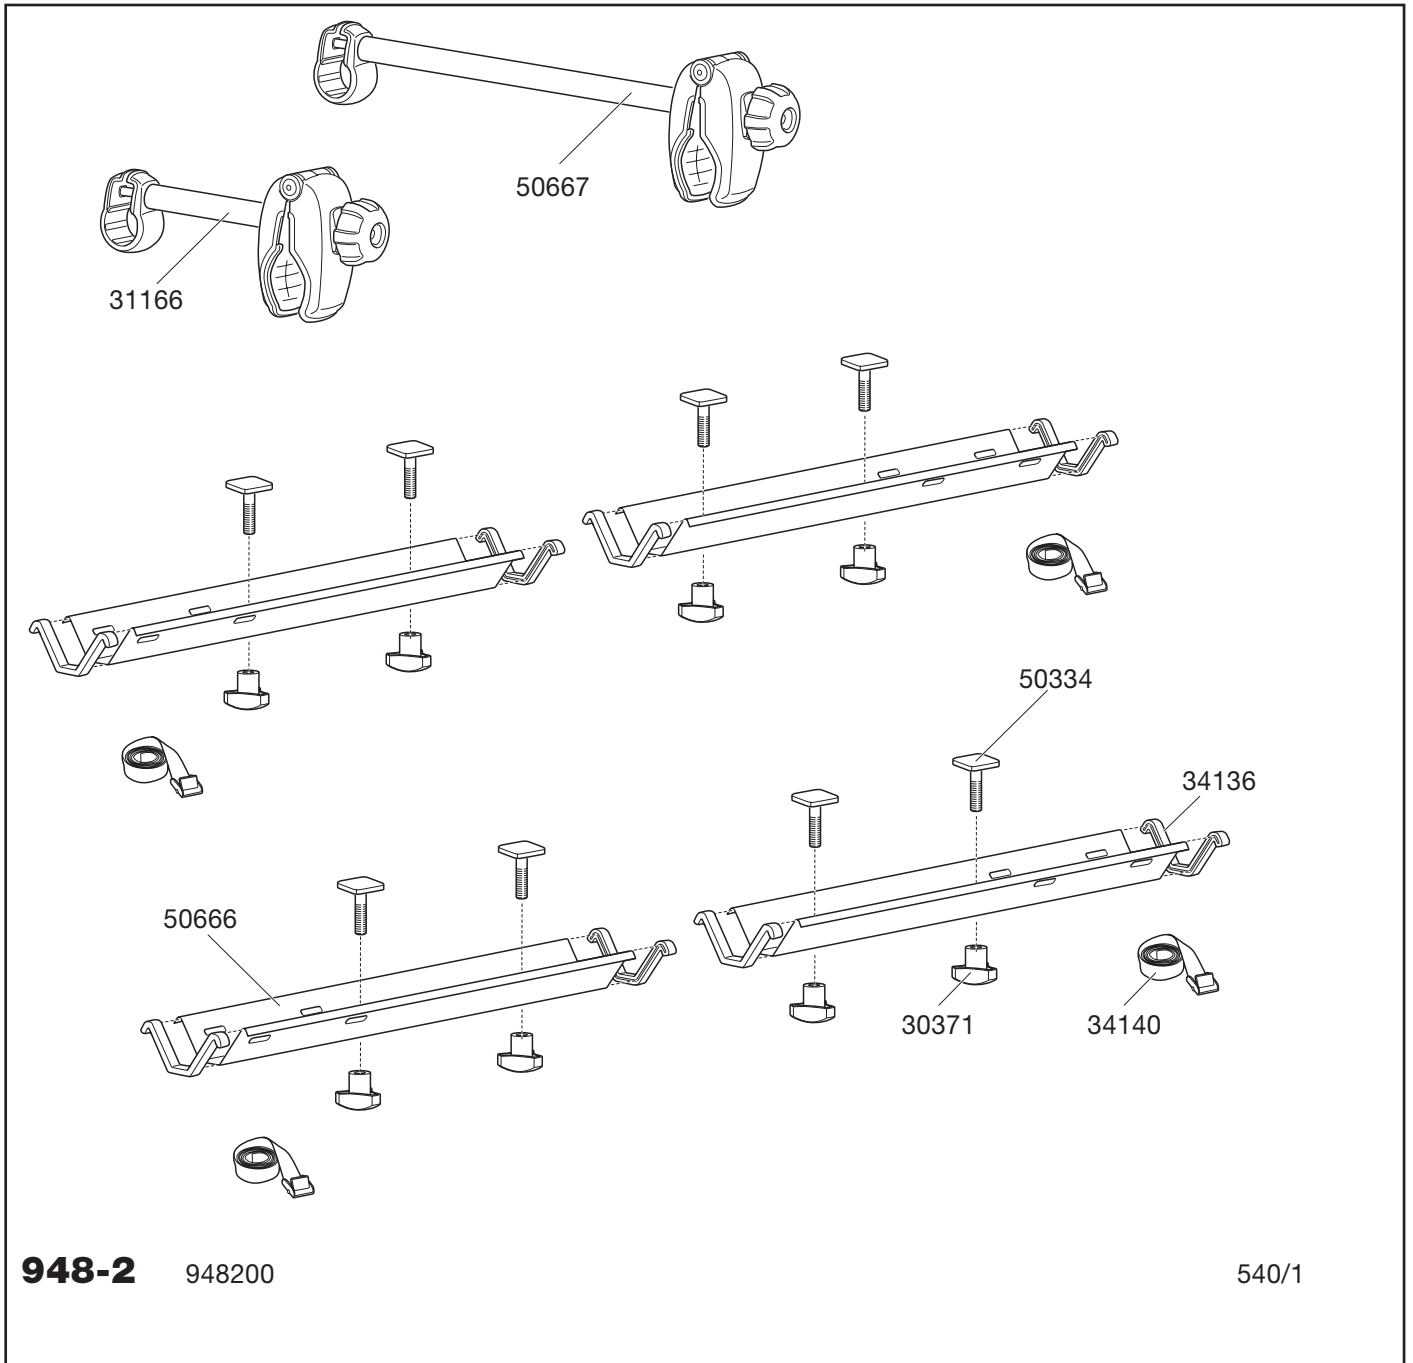

Thule EasyBike 948-1, 948-2

948-1/948100

948-2/948200

5 *års garanti*
years warranty
Jahre Garantie
ans de garantie

Components:

Wheel holder rails and required straps. Bike arms for mounting bikes on EasyBase.

Materials:

Galvanised, powder painted steel.

Mounting, etc.:

Mount the product in accordance with the enclosed mounting instructions.

948-1

948-2

- Fast, simple mounting as an accessory to EasyBase.
- The required tools are included.
- Adjustable wheel holders that fit most bikes.
- Rubber-coated frame holders to protect the bike.
- Load capacity:
948-1 17 kg
948-2 34 kg
- Handle frames between 20 and 70 mm diameter.
- Lockable with accessory 526.
- TÜV-approved.

Thule EasyBike 948-1, 948-2

948-1 948100

Thule EasyBike 948-1, 948-2

Individual packs

Pallet

Product	EAN	Kg	L/W/H in cm
948-1	7313020022536	2	70/13/13
948-2	7313020022543	4	70/13/13

Product	Qty/kg	L/W/H in cm
948-1	48/108	80/80/120
948-2	48/204	80/80/120