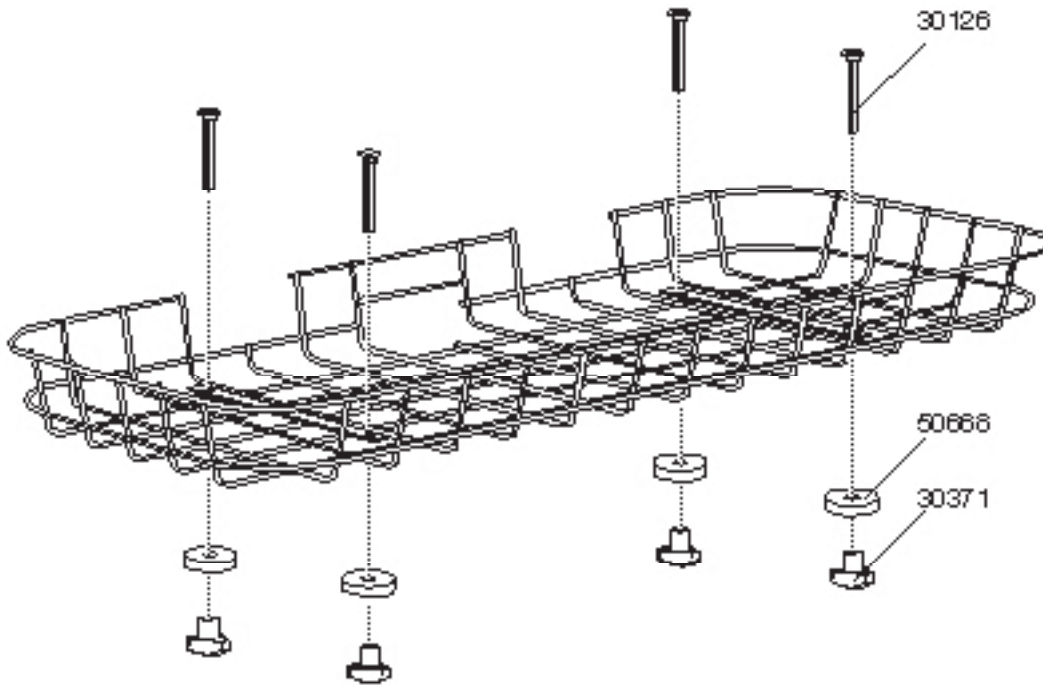

Thule EasyBasket 948-3

948-3/948300

5 *års garanti*
years warranty
Jahre Garantie
ans de garantie

Components:

Wire basket that is easy to install using the screws supplied.

Materials:

Galvanised, powder painted steel.

Mounting, etc.:

Mount the product in accordance with the enclosed mounting instruction.

- Fast, simple mounting as an accessory to EasyBase.
- The required tools are included.
- Can be combined with Thule load nets 595 and 595-1 and Thule straps 521-524 and 551.
- Load capacity 50 kg.
- TÜV-approval.

Thule EasyBasket 948-3

948-3 948300

540/1

Individual packs

Pallets

Product	EAN	Kg	L/W/H in cm
948-3	7313020022550	6	126/56/11

Product	Qty/kg	L/W/H in cm
948-3	25/162	170/100/120