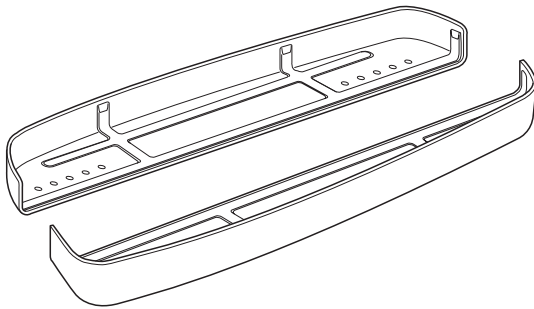

Thule Easybag 948-4

34403

34401

34402

948-4 948400

615/1

Individual packs

Pallet

Product	EAN	Kg	L/W/H in cm
948-4	7313020024561	8	114/26,5/23

Product	Qty/kg	L/W/H in cm
948-4	12/100	120/80/113