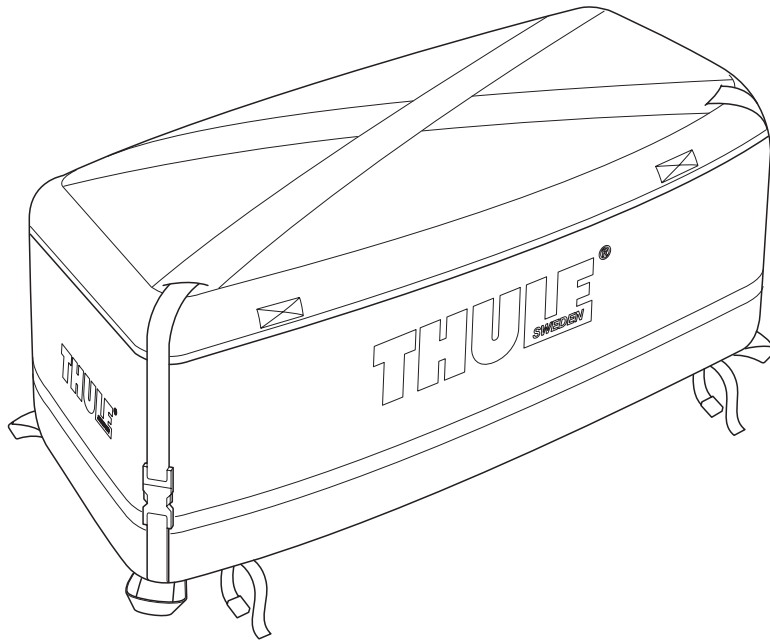

Thule Easybag 948-4

948-4/948400

5 *års garanti*
years warranty
Jahre Garantie
ans de garantie

Technical approval:
TÜV/GS, City-crash approved.

Materials:
Water resistant material with taped seams. Water resistant zipper with integrated lock. ABS side panels and base ribs.

Colour:
Black / silver.

Assembly:
Quick mounting with straps.
Storage in outer nylon bag.

Load:
Maximum load: 50 kg. Observe vehicle manufacturers instructions and maximum towbar load.

- Foldable for simple storage.
- Outer size 110 x 55 x 52 cm
- 315 litres loading volume
- Loading capacity max. 50 kg
- Mounting with straps.
- TÜV / City-crash approved.

Thule Easybag 948-4

34403

34401

34402

948-4 948400

615/1

Individual packs

Pallet