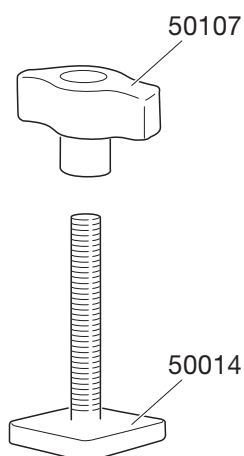

T-track adapter 887

887/1100-07

5 *års garanti*
years warranty
Jahre Garantie
ans de garantie

Components:

4 T-track screws M6x 76,5 mm,
4 two-wing knobs with nuts.

Materials:

T-track screws made of steel
with anti-corrosion surface
treatment, knobs made of
HDPE plastic.

Mounting etc.:

Mounted according to
instructions supplied with the
adapter.

- To fit ski carrier 748 on aero bars with t-tracks.
- Delivered in blister package.

887 1100-07 410/1

Individual packs

Product	EAN	Kg	L/W/H in cm
887	7313021100073	0,15	20/12/4,3

Carton

Product	Qty/kg	L/W/H in cm
887	40/7	49/22/25,5