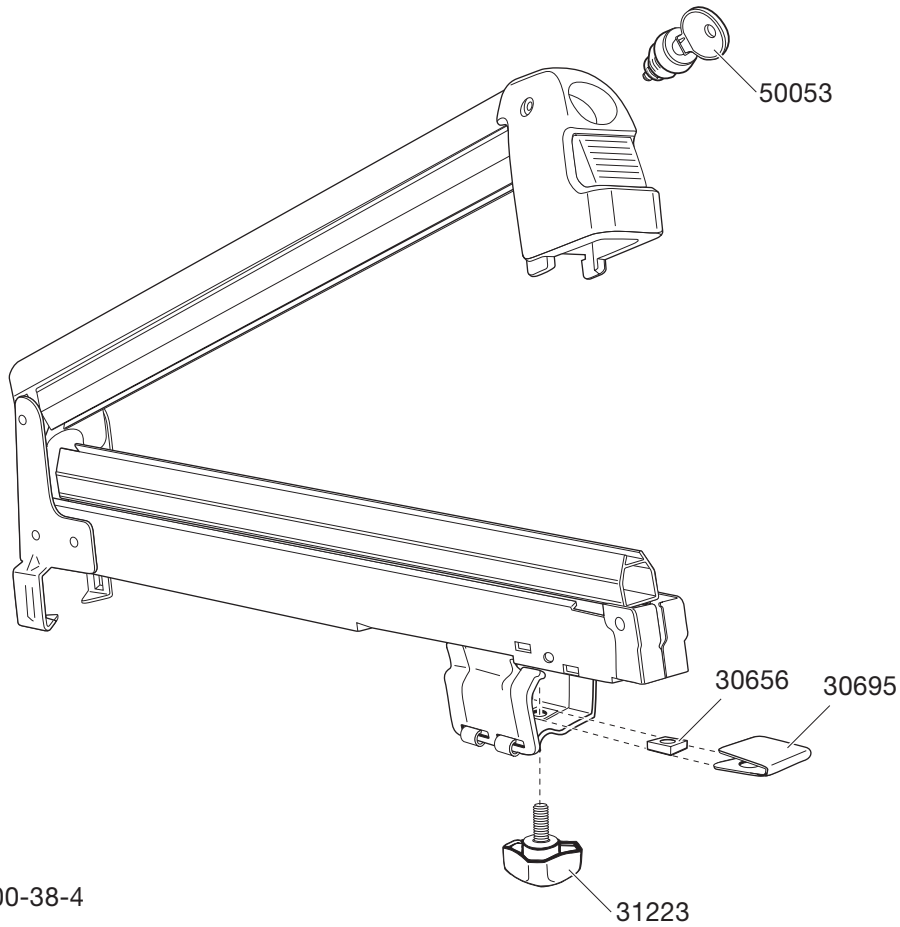

Ski carrier Snowliner 737, 738

- **737** 1000-38-4
- **738** 1000-38-6
- **738-1** 1000-38-62

410/1

Individual packs

Product	EAN	Kg	L/W/H in cm
737	7313021003848	2,2	53/17,5/8,5
738	7313021003862	3,1	73/17,5/8,5

Pallet

Product	Qty/kg	L/W/H in cm
737	96/223	120/80/117
738	84/272	120/80/117