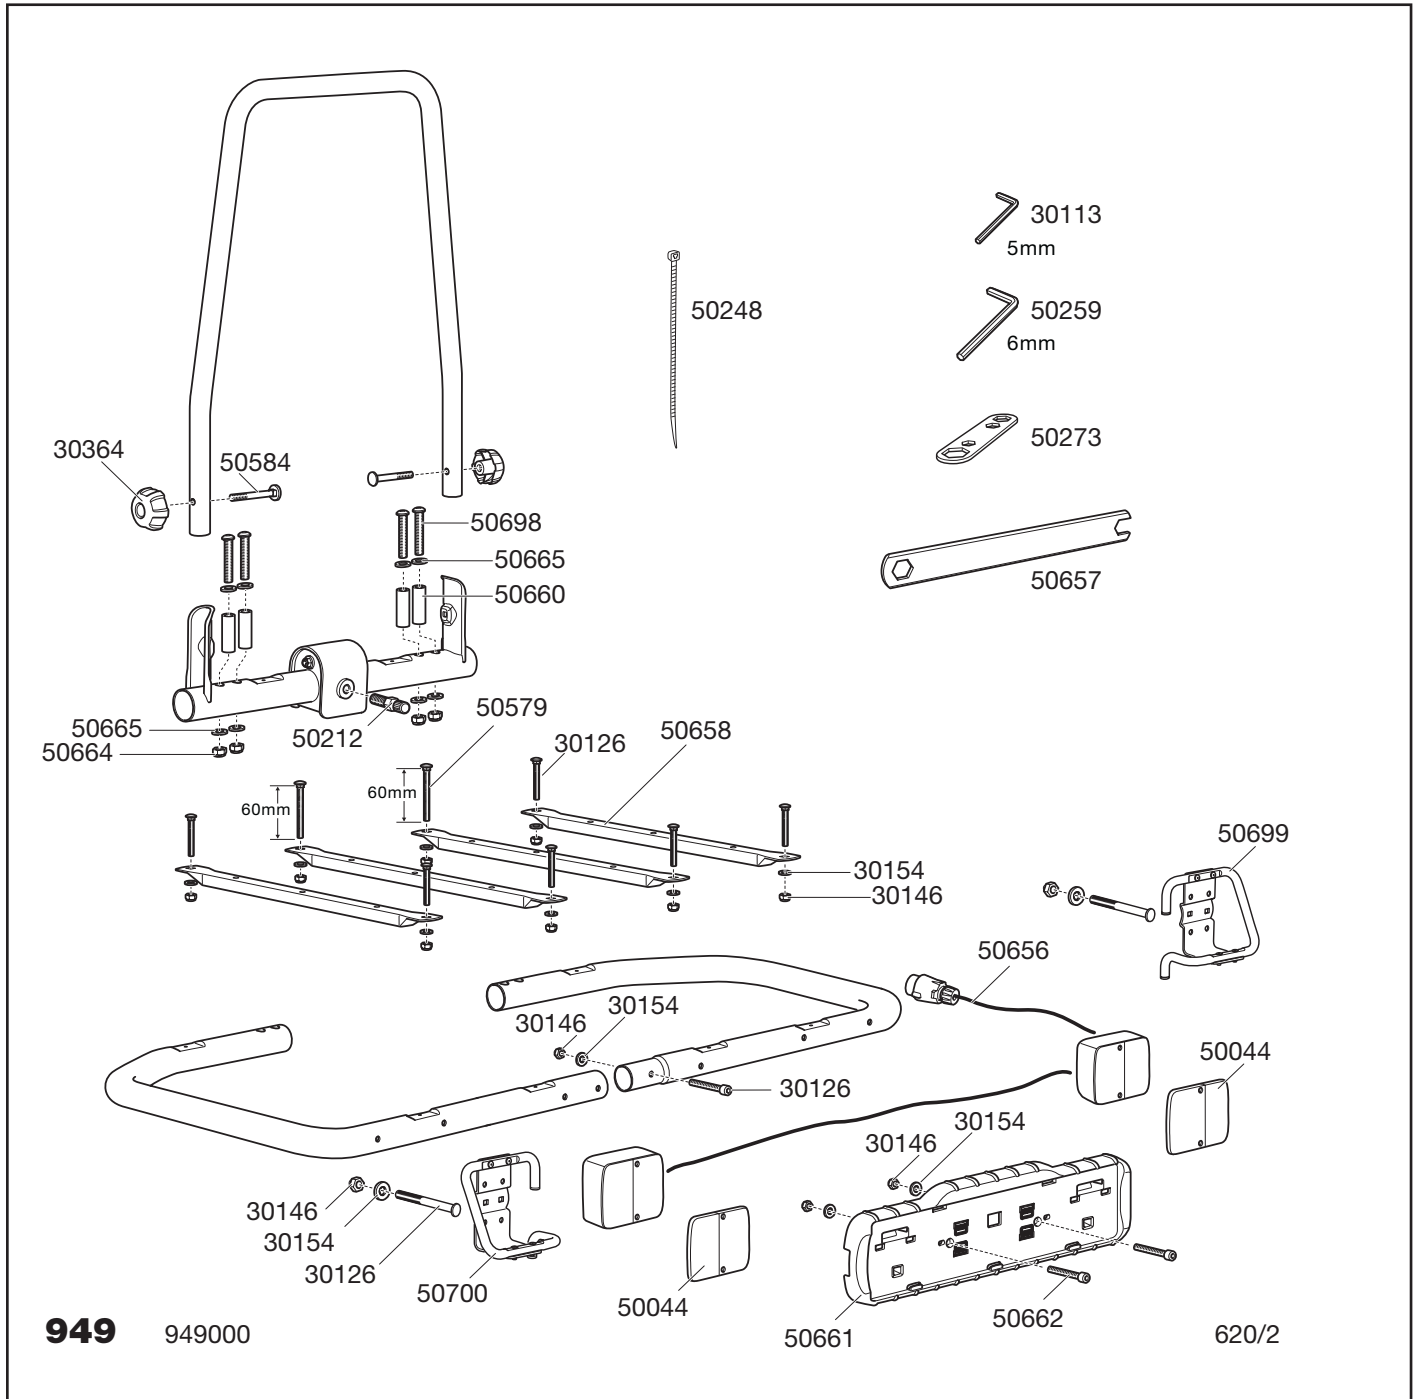

Thule EasyBase 949

949/949000

5 års garanti
years warranty
Jahre Garantie
ans de garantie

Components:

Steel frame with large load surface. Folding support loop for simple storage. Lockable universal ball coupling with accessory 957. Lighting complete with cabling and 7-pin plug.

Materials:

Galvanised, powder painted steel.

Mounting, etc.:

Mount the product in accordance with the enclosed mounting instructions. The required tools are included.

- The basic product can be combined with several accessories to suite the customer's need.
- Suitable for cars with a towbar.
- Folding support loop for simple storage.
- The product is supplied with complete lighting at the back and has space for an extra number plate.
- The required tools are included.
- Load capacity 60 kg.
- TÜV-approved.

Thule EasyBase 949

Individual packs

Pallet

Product	EAN	Kg	L/W/H in cm
949	7313020022529	15	80/65/13

Product	Qty/kg	L/W/H in cm
949	16/250	133/80/120