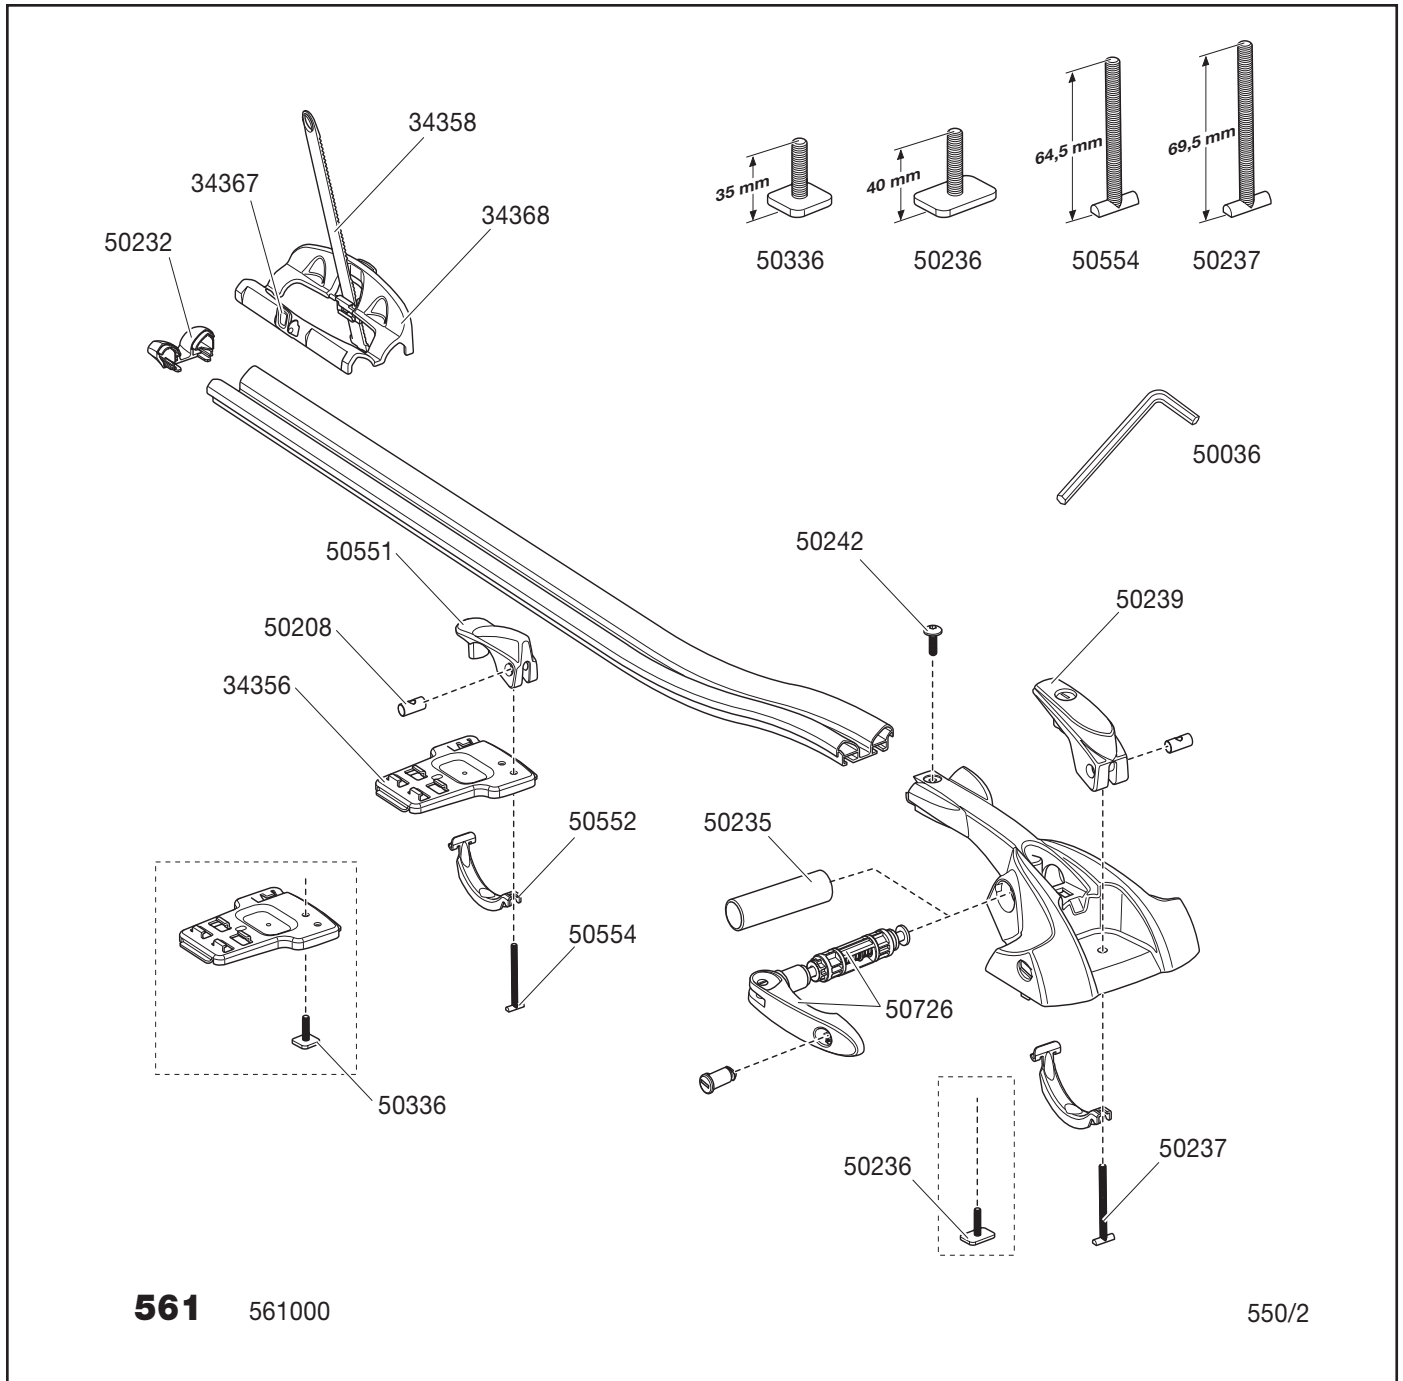

Thule OutRide 561

561/561000

5 *års garanti*
years warranty
Jahre Garantie
ans de garantie

Components:

Wheel tray including wheel holder, front fork mount with lock and mounting kit.

Materials:

Wheel tray of anodized aluminium. Plastic parts in PE, PA, ABS and TEEE.

Length: 1370 mm

Width: 210 mm

Mounting, etc.:

Mount in accordance with the instruction included in the packaging. The front fork is secured to the fork mount with lockable handle. The rear wheel is placed on the tray and is secured by means of the strap.

- Modern design including shaped tray in aluminium.
- Adjusts easily and quickly to any kind of fork.
- Fully compatible with bikes both with and without disc brakes.
- Easy and safe fastener of the fork.
- Integrated adapter for 20 mm bike axle.
- Adjustable quick release straps for all wheel size.
- Can be fitted either from the right side or the left side.
- Suitable for both square bars and aero bars.
- City Crash and TÜV approved.

Thule OutRide 561

Individual packs

Pallet

Product	EAN	Kg	L/W/H in cm
561	7313020012964	3,3	114/22,5/11,9

Product	Qty/kg	L/W/H in cm
561	27/101	120/80/120