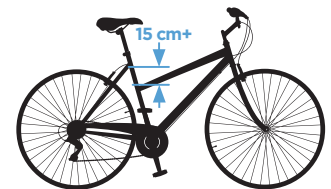

Thule RideAlong™ Bike Compatibility Chart

Fits most mountain bikes with a 26"-29" wheel size and road bikes using the 700c standard with a round (27.2-40mm diameter) or oval (maximum 40x55mm) seat tube. This is found on the standard road, mountain, and hybrid style bicycles.

COMPATIBLE SEAT TUBES

27.2-40mm
1.07-1.57"

max 40x55mm
max 1.57x2.16"

NON-COMPATIBLE SEAT TUBES

Square

Triangular

Carbon
Fiber

78mm/3"

Fits

Mountain Bike

Road Bike

Hybrid Bike

Women's Bike
Comfort Cruiser Bike

No
Fit

Full Suspension Mountain Bike

Some Comfort Cruiser Bikes