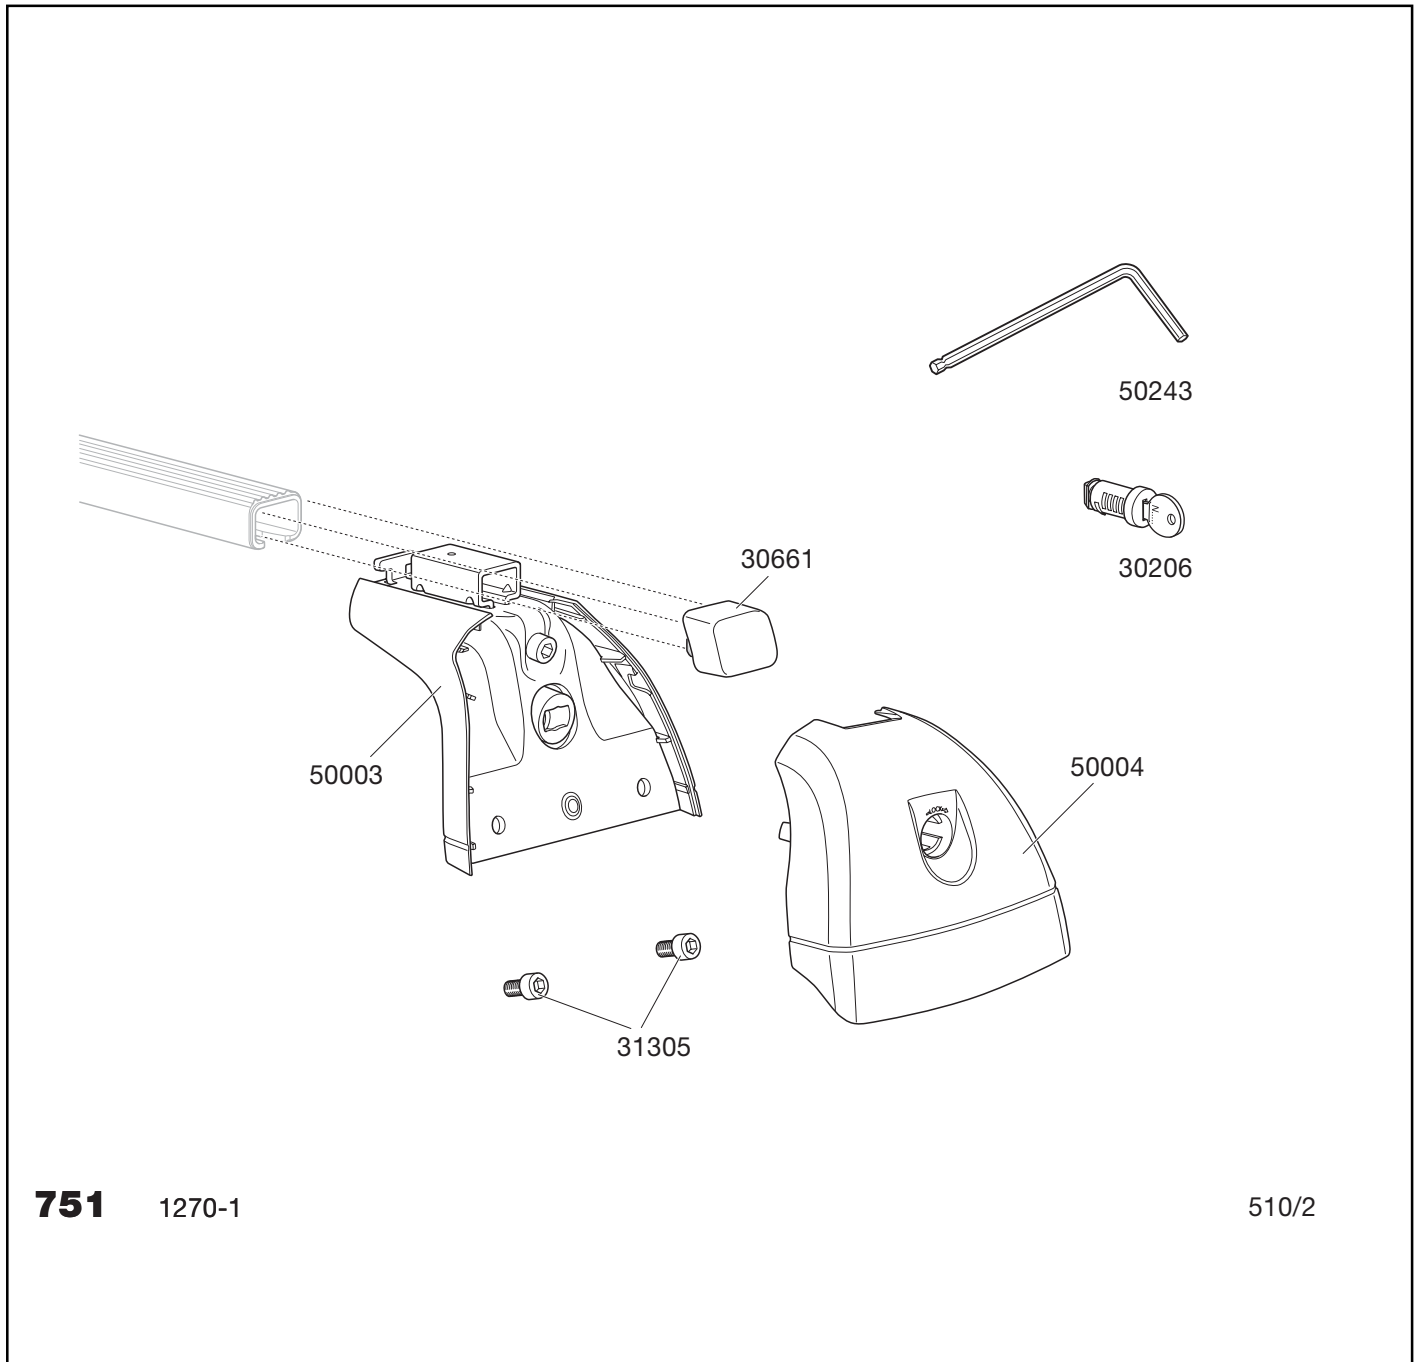

Thule Rapid Fixpoint XT - Foot pack 751

For cars with fixpoint

751 /1270-1

5 *års garanti*
years warranty
Jahre Garantie
ans de garantie

Components:

Foot pack comprising 4 load carrier feet together with locks. Suitable for square rails and aero bars.

Note! Must be supplemented with adaptor kit and bar set as specified in the Thule Roof rack guide.

Materials:

Feet made of galvanized lacquered sheet metal. Plastic components made of high quality polyamide.

- For cars with fixpoint.
- The product is partly pre-assembled.
- Fits quick and easy without extra tools.
- Complete with locks.
- Kit and bar set must be added as specified in the Thule Roof Rack Guide.
- For max roof load see car manufacturer's instructions, approved for 100 kg.
- Complies with current DIN standard and even the proposed City Crash standard.

Thule Rapid Fixpoint XT - Foot pack 751

For cars with fixpoint

Individual packs

Product	EAN	Kg	L/W/H in cm
751	7313020012766	2,4	49/16/9

Pallet

Product	Qty/kg	L/W/H in cm
751	110/279	100/80/115