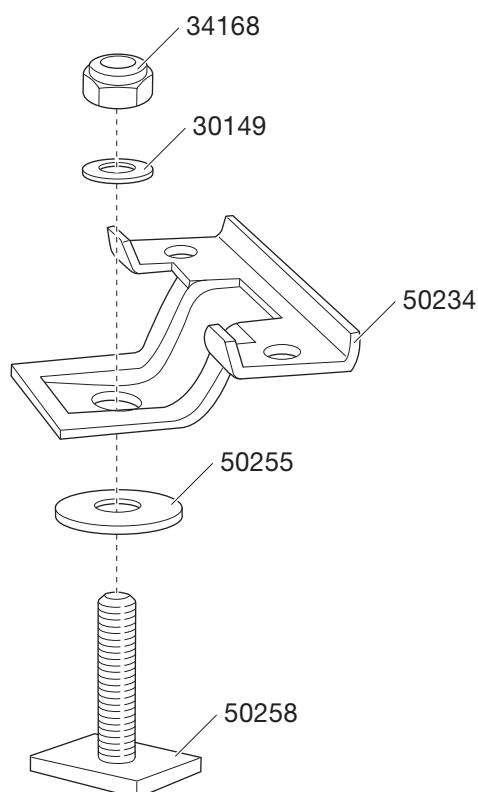

T-track adapter 878

878/1100-10

5 års garanti
years warranty
Jahre Garantie
ans de garantie

Components:

4 mountings, 4 T-track screws M8x25 mm, 4 nuts and 8 washers.

Materials:

Mounting made of galvanized steel with polyester coating. T-track screws, nuts and washers made of steel with anti-corrosion surface treatment.

Mounting etc.:

Mounted according to instructions supplied with the adapter.

- To fit standard carrier baskets 581, 582 or 587 on aero bars with T-tracks.
- To fit Xplorer carrier baskets 713, 714 or 715 on aero bars with T-tracks.
- Delivered in blister package.

878 1100-10

410/1

Individual packs

Product	EAN	Kg	L/W/H in cm
878	7313021100103	0,34	20/12/4,3

Carton

Product	Qty/kg	L/W/H in cm
872	40/15	50/22/26